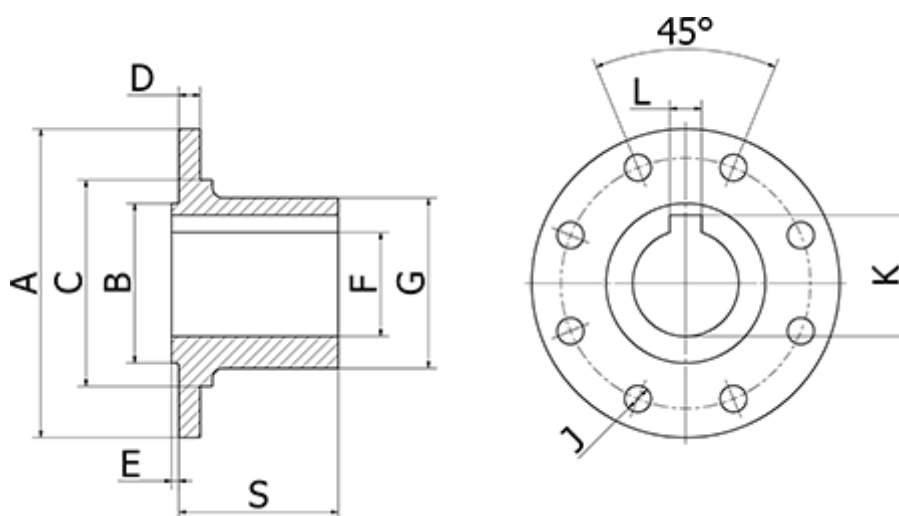

Article number: 071112240

Description: Elbe Modflange 1.112.240
Ø120 Hole size 45H7

Measures

A = 120	J	= 8
B = 75	K	= 48.8
C = 88.2	L	= 14
D = 9	Number of flange holes	= 8
E = 2.3	S	= 70
F = 45H7		
G = 80		
H = 101.5		